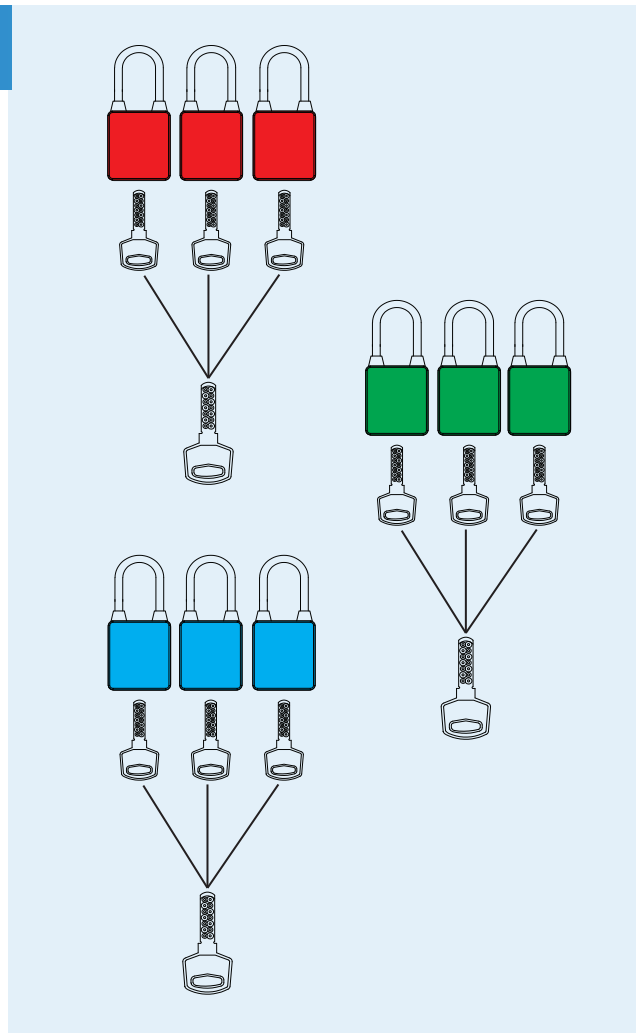

Specify number of Groups and quantity of locks per group when ordering.

3PTP[®] padlocks in Keyed Alike system come with 1 Key Alike with each padlock.

KEYED DIFFERENT & MASTER KEYED (KD&MK)

Each lock in a KD+MK system is Uniquely Keyed and also has an override Master Key which opens all locks in a particular color group irrespective of the shackle type or length.

This permits organizing master key systems along departmental or other functional lines to allow supervisory or emergency access.

Master Keys are coded per color, making it easier to order spare MK's at a later stage by stating the color of the lock.

Groups of locks with separate Master Keys cannot be generated in the 3PTP® system.

All 3PTP® padlocks in Keyed Different + Master Keyed system come with 2 Unique Keys per padlock as standard.

Master Keys are available in 1 or multiples and ordered separately.

- Padlock selection plays an important role in LOTO Programs.
- The 3PTP[®] padlock range consists of 96 variations comprising color, shackle type, length and key systems.
- Selecting padlocks for different environs and energy sources is easy with the legends providing details of each alphabet / number.
- 8 Colors, 3 Key systems, 2 Shackle types and lengths are defined in the model numbers.