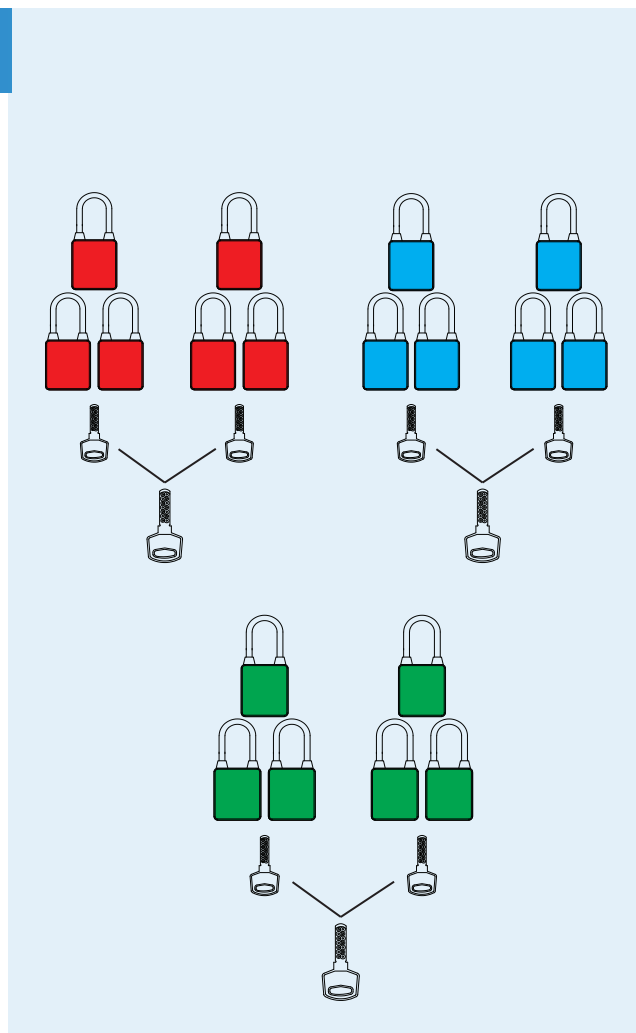

KEYED ALIKE & MASTER KEYED (KA&MK)

Each group of lock in KA+MK system opens with a separate keyed Alike key in the same color range.

A Master key opens all groups of differently keyed Alike locks in the same color.

All 3PTP® padlocks in keyed Alike + Master keyed system come with 1 Key Alike per padlock as standard.

Master Keys are available in 1 or multiples and are ordered separately.