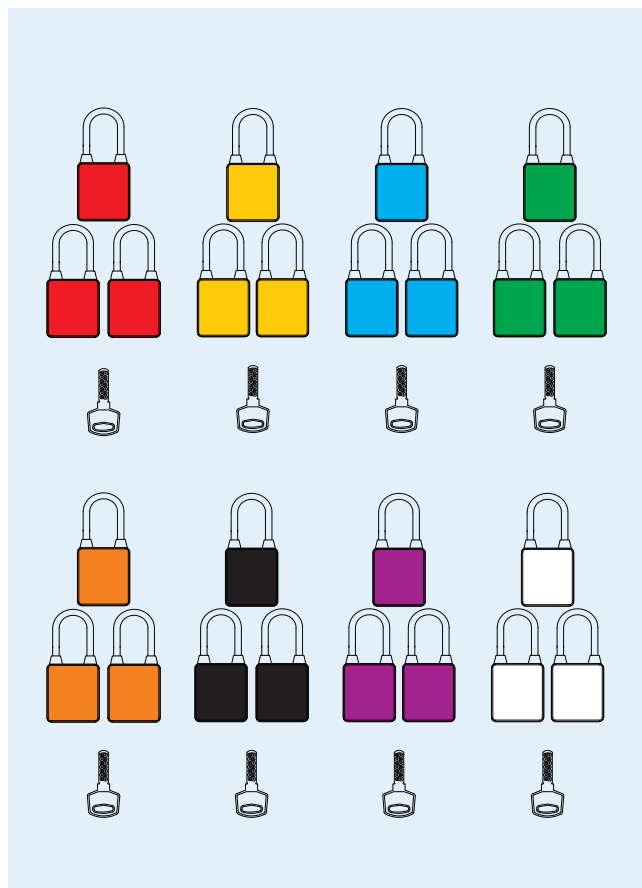

Locks have to be destroyed if keys are lost or misplaced.

Each color group in the 3PTP[®] range has up to 5000 unique Key Different combinations.

3PTP[®] padlocks in Keyed Different system come with 2 Unique keys with each padlock.

KEYED ALIKE (KA)

Keyed Alike padlocks operate with a common key, one key opens all locks in the same number group.

Ideal for situations where one employee is authorized for locking out different energy sources during LO/TO operations. One Key opens all locks reducing downtime on maintaining records of different keys.

Specify number of Groups and quantity of locks per group when ordering.

3PTP[®] padlocks in Keyed Alike system come with 1 Key Alike with each padlock.

KEYED DIFFERENT & MASTER KEYED (KD&MK)

Each lock in a KD+MK system is Uniquely Keyed and also has an override Master Key which opens all locks in a particular color group irrespective of the shackle type or length.

3 → 3

P → POINT

T → TRACEABILITY

P → PADLOCK

R → COLOR: RED

R	B	Y	G	N	O	P	W	BN	GY
Red	Blue	Yellow	Green	Noir (Black)	Orange	Purple	White	Brown	Grey

K
D → KEYED DIFFERENT

K D	K A	K D M K
Keyed Different	Keyed Alike	Keyed Different & Master Keyed