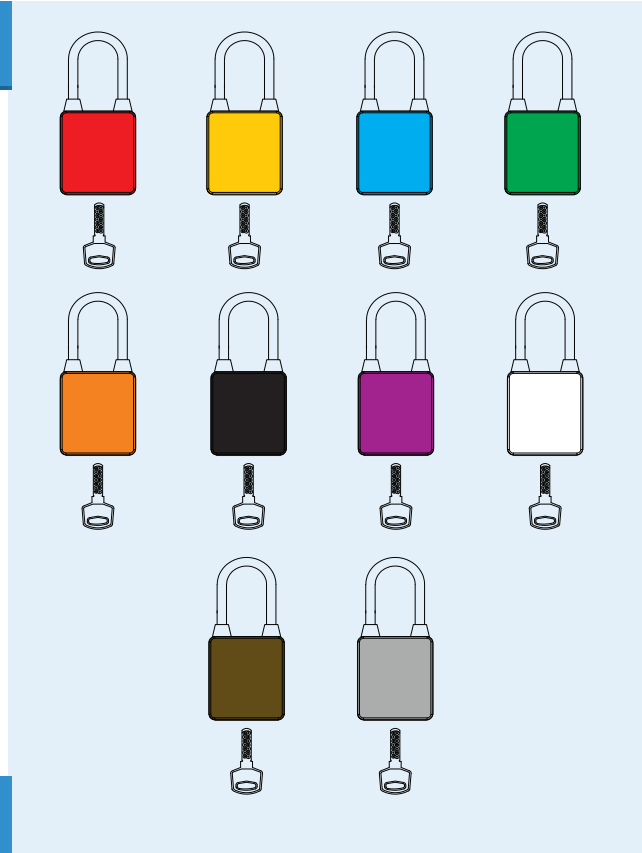

3PTP[®] PADLOCK KEY SYSTEMS

KEYED DIFFERENT (KD)

Each Keyed Different padlock operates with a unique key ensuring the highest security for the end user.

This means all locks are **uniquely keyed**, a key of one lock will not fit any other lock in the same or different color groups.

Locks have to be destroyed if keys are lost or misplaced.

Each color group in the 3PTP[®] range has up to 5000 unique Key Different combinations.

3PTP[®] padlocks in Keyed Different system come with 2 Unique keys with each padlock.

Specify number of Groups and quantity of locks per group when ordering.

3PTP[®] padlocks in Keyed Alike system come with 1 Key Alike with each padlock.

KEYED DIFFERENT & MASTER KEYED (KD&MK)

Each lock in a KD+MK system is Uniquely Keyed and also has an override Master Key which opens all locks in a particular color group irrespective of the shackle type or length.

3 → 3

P → POINT

T → TRACEABILITY

P → PADLOCK

R → COLOR: RED

R	B	Y	G	N	O	P	W	BN	GY
Red	Blue	Yellow	Green	Noir (Black)	Orange	Purple	White	Brown	Grey

K
D → KEYED DIFFERENT

K D	K A	K D M K
Keyed Different	Keyed Alike	Keyed Different & Master Keyed