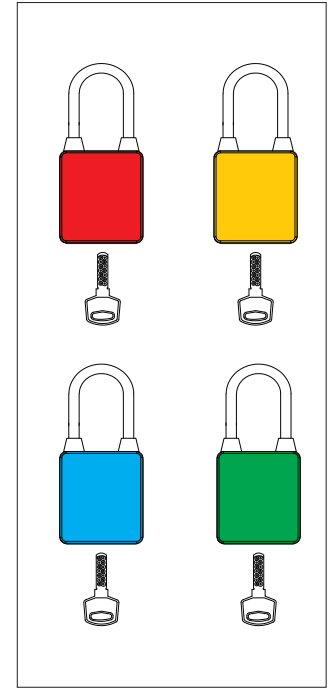

3PTP® PADLOCK MODEL NUMBERS

KEYED DIFFERENT

Color	Shackle: SS304 Grade REGULAR: 40mm Height	Shackle: SS304 Grade LONG: 80mm Height	Shackle: Non Conductive REGULAR: 40mm Height	Shackle: Non Conductive LONG: 80mm Height
	MODEL No.	MODEL No.	MODEL No.	MODEL No.
RED	3TPRKDR40	3TPRKDL80	3TPRKDN40	3TPRKDN80
YELLOW	3TPYKDR40	3TPYKDL80	3TPYKDN40	3TPYKDN80
BLUE	3TPBKDR40	3TPBKDL80	3TPBKDN40	3TPBKDN80
GREEN	3TPGKDR40	3TPGKDL80	3TPGKDN40	3TPGKDN80
ORANGE	3TPOKDR40	3TPOKDL80	3TPOKDN40	3TPOKDN80
NOIR (Black)	3TPNKDR40	3TPNKDL80	3TPNKDN40	3TPNKDN80
PURPLE	3TPPKDR40	3TPPKDL80	3TPPKDN40	3TPPKDN80
WHITE	3TPWKDR40	3TPWKDL80	3TPWKDN40	3TPWKDN80
BROWN	3TPBNKDR40	N/A	N/A	N/A
GREY	3TPGYKDR40	N/A	N/A	N/A