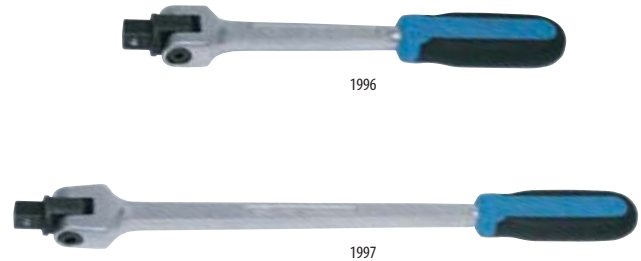

## SPEED BRACE HANDLE 1/2"

- > For manually operated sockets and accessories with 1/2" square drive.
- > Chrome Vanadium steel 31CrV3.

Code	No.	1/2"	12.5	mm	kg
614335	1985	1/2	12.5	420	0.585

## SWIVEL HANDLES 1/2"

- > For manually operated sockets and accessories with 1/2" square drive.
- > Non-slip 2-component handle.
- > In accordance with SANS 1113 and DIN 3122.
- > Chrome Vanadium steel 31CrV3.