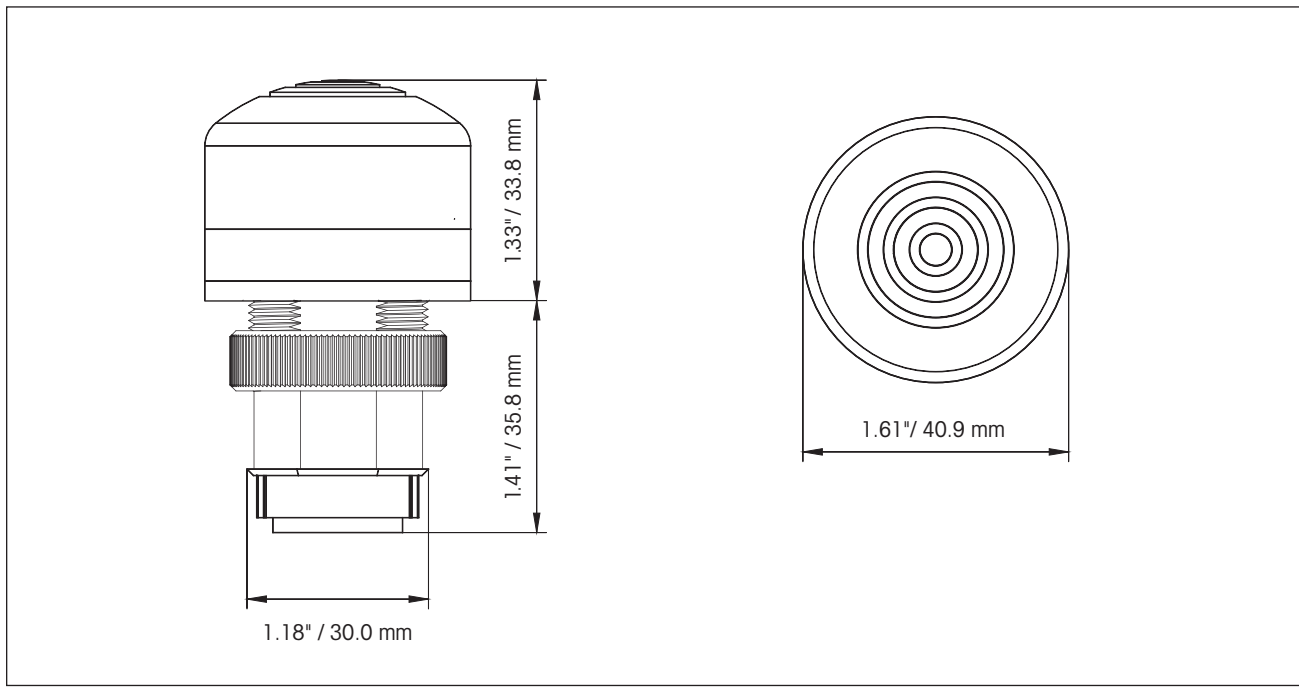

These models offer a self-extinguishing PC body that protects against vibrations, dust and atmospheric elements. They can be panel mounted through a 1.18"/30 mm hole and secured with the provided locking ring.

Panel Mount Electronic Sounder (PMA and PMAMT)

S P E C I F I C A T I O N S

Operating Temperature:	-22°F to 140°F	-30°C to 60°C
Net Weight:	1.44 oz	0.04 kg
Width:	1.61"	40.9 mm
Height:	1.33"	33.8 mm

H O W T O O R D E R