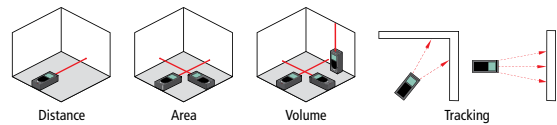

TLM65 LASER DISTANCE MEASURER

NEW
 2.5x faster than a tape measure
 100% accuracy
 100% accuracy
 100% accuracy

- Range 65' (20m)
- Accuracy +/- 1/8"
- Simple 2-button design for intuitive point and click measuring
- Measures distance, calculates area and volume
- Automatic calculations make job estimates quick and easy
- Instantly calculates square footage of a room or space
- Continuous measurement to help find target distance quickly and easily

SKU #	Description	Leveling Type	Accuracy (line/rotary)	Working Range	IP Rating
STHT1-77032	TLM65 Laser Distance Measurer	Dot	± 3.0mm	0.21m - 20m	IP40

TLM99 LASER DISTANCE MEASURE

NEW
 2.5x faster than a tape measure
 100% accuracy
 100% accuracy
 100% accuracy

- Accuracy +/- 3/32" (2mm)
- Measures distance, calculates area & volume
- Automatic calculations make job estimates quick & easy
- Continuous measurement tracking function finds distance from a target quickly & easily
- Addition/subtraction convenient way to calculate in the field without a calculator or manual math