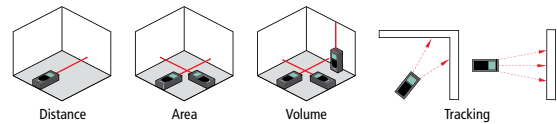

TLM65 LASER DISTANCE MEASURER

NEW
 2.5x faster than a tape measure
 100% accuracy
 100% accuracy
 100% accuracy

- Range 65' (20m)
- Accuracy +/- 1/8"
- Simple 2-button design for intuitive point and click measuring
- Measures distance, calculates area and volume
- Automatic calculations make job estimates quick and easy
- Instantly calculates square footage of a room or space
- Continuous measurement to help find target distance quickly and easily

SKU #	Description	Leveling Type	Accuracy (line/rotary)	Working Range	IP Rating
STHT1-77032	TLM65 Laser Distance Measurer	Dot	± 3.0mm	0.21m - 20m	IP40

TLM99 LASER DISTANCE MEASURE

NEW
 2.5x faster than a tape measure
 100% accuracy
 100% accuracy
 100% accuracy

- Accuracy +/- 3/32" (2mm)
- Measures distance, calculates area & volume
- Automatic calculations make job estimates quick & easy
- Continuous measurement tracking function finds distance from a target quickly & easily
- Addition/subtraction convenient way to calculate in the field without a calculator or manual math