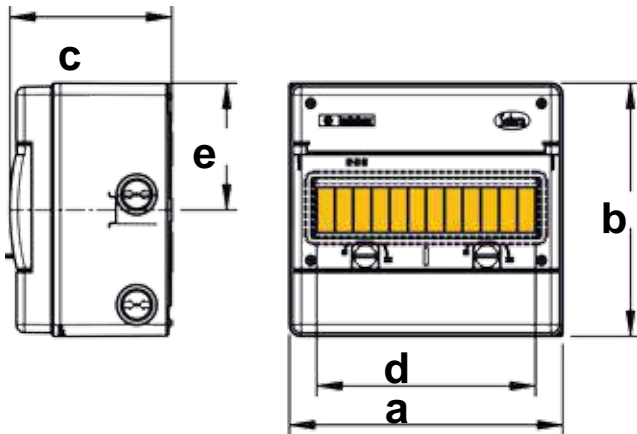

DISTRIBUTION BOX

Accessories included

Caps
Bouchon

Closing screws
Vis de fermeture

Blind cover
Obtuteur

Hinge
Charnière

Cable grip
Guide de câble
(Connecting box, Distribution box)

LINKABLE BOX
CONNECTING BOX

Accessories inclus

SKETCH

DISTRIBUTION BOX

	a	b	c	d	e
R1303	85	155	100	54	77,5
R1304R1	120	200	115	72	100
R1306BR1	170	200	115	108	100
R1308AR1	215	200	160	144	100
R1308BR1	215	200	115	144	100
R1311AR1	230	250	160	198	75
R1312R1	270	250	160	216	125
R1336PR1	362	362	160	324	125
1348PR1	362	500	160	288	125

CONNECTING BOX

	820P	821P	1308PR1	1311PR1	1316PR1	1332PR1
a	270	362	215	270	362	362
b	500	500	500	500	500	500
c	---	---	160	160	160	160
d	---	---				
e	---	---				
f	---	---				
g	140	140	140	140	140	140