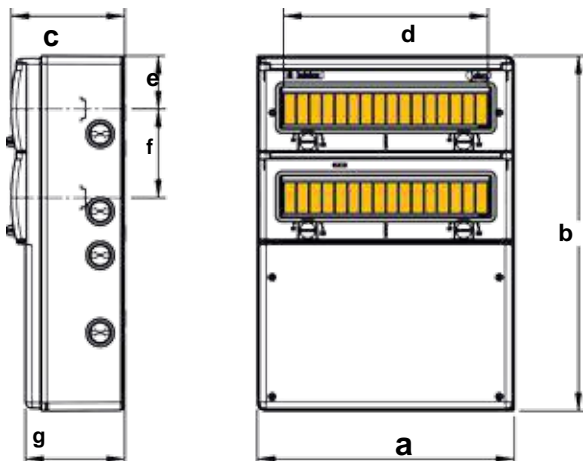

Accessories inclus

SKETCH

DISTRIBUTION BOX

	a	b	c	d	e
R1303	85	155	100	54	77,5
R1304R1	120	200	115	72	100
R1306BR1	170	200	115	108	100
R1308AR1	215	200	160	144	100
R1308BR1	215	200	115	144	100
R1311AR1	230	250	160	198	75
R1312R1	270	250	160	216	125
R1336PR1	362	362	160	324	125
1348PR1	362	500	160	288	125

CONNECTING BOX

	820P	821P	1308PR1	1311PR1	1316PR1	1332PR1
a	270	362	215	270	362	362
b	500	500	500	500	500	500
c	---	---	160	160	160	160
d	---	---				
e	---	---				
f	---	---				
g	140	140	140	140	140	140