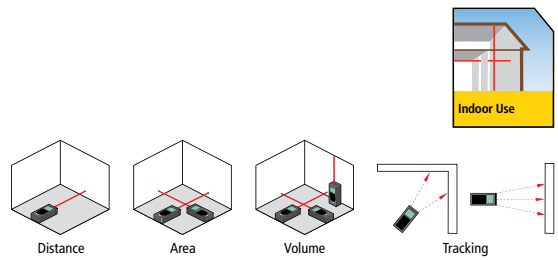

## TLM 99S TRUE LASER MEASURE BLUETOOTH (30M)

- Range of up to 30m and accuracy of +/- 2mm
- The perfect DIY companion for home remodeling projects

SKU #	Description	Leveling Type	Accuracy (dot)	Working Range	IP Rating
STHT1-77343	TLM 99S TRUE LASER MEASURE BLUETOOTH (30M)	dot	± 2.0mm	0.1m - 30m	IP40

## TLM165 LASER DISTANCE MEASURE

- Increased 50m range
- Toe end piece for accurate positioning
- Backlit 2 line display
- 5 memory storage function
- Addition / subtraction calculator
- Includes storage pouch

SKU #	Description	Type (dot/line/rotary)	Accuracy (dot)	Working Range	IP Rating	Display Backlight
STHT1-77139	TLM165 Laser Distance Measurer	Dot	± 1.5mm	0.1m - 50m	IP54	Yes