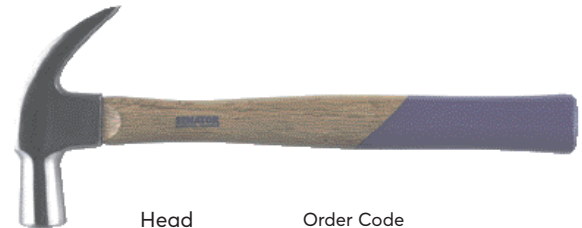

- Forged steel head with smooth face

Head Weight oz	Order Code
16	KEN-525 -4160K
20	-4200K
24	-4240K

16oz Claw Hammer - Wood Shaft

- Drop forged steel head and hardened and tempered faces.

Head Weight oz	Order Code
16	SEN-525 -4070K

FatMax® Antivibe™ Steel - Steel Shaft

- Patented over-sized strike face, 25% larger 'Sweet Spot'.
- Anti-vibration grip.
- New industrial design for better comfort and less arm fatigue.

Product No.	Head Weight oz	Order Code
FMHT1- 51275	16	STN-525 -7266M
FMHT1- 51276	16	-7267S
FMHT1- 51277	20	-7268V